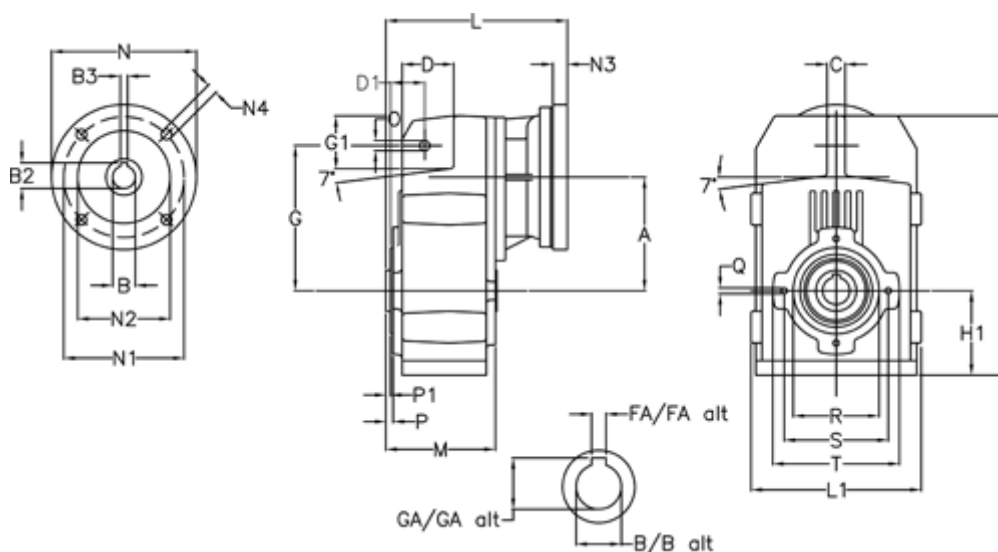

Article number: 29560315083230

Description: Shaft mounted gear
A313H35-150,8-P80B5

Measures

A = 150.50	FA = 10	M = 125.0	Q = M10x17
B = 35	G = 170	N = 200	R = 110
B1 = 19	G1 = 84.0	N1 = 165	S = 130
B2 = 21.8	GA = 38.3	N2 = 130	T = 150
B3 = 6	H = 326.0	N4 = M10x20	
C = 20	H1 = 102.0	O = 13	
D = 68.0	L = 245.0	P = 6.5	
D1 = 54.0	L1 = 210	P1 = 3.5	